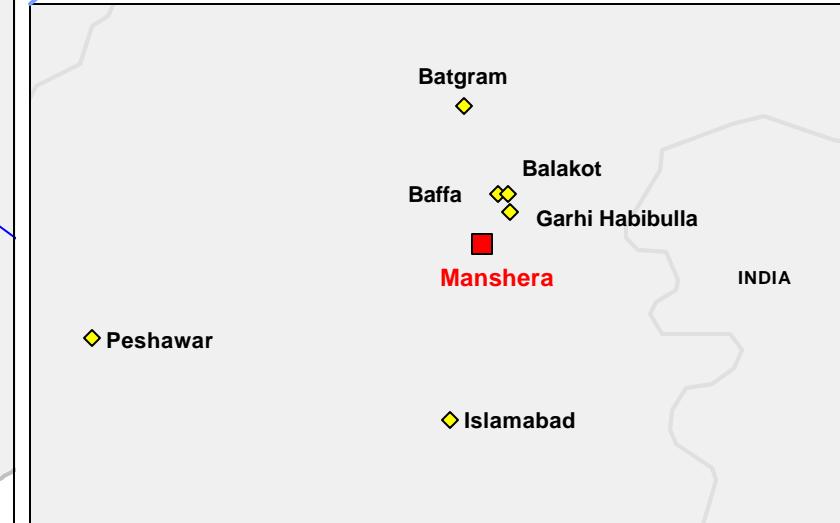

# Pakistan - Mansehra Hub - Earthquake Relief Camps

Earthquake Destruction Overview

Planned & Spontaneous Camp

Inside camps overview

Water, Health & Education Facilities

<b>Data Source</b>	<b>Legend</b>
Camps UNHCR situation Report No. 23 ( Nov 11, 2005).	▲ Spontaneous Camp
Pictures & GIS UN agencies archive	▲ Planned Camp
For more info contact Malikr@unhcr.org	UNHCR Presence
	River
	Road
	Tehsil Boundary