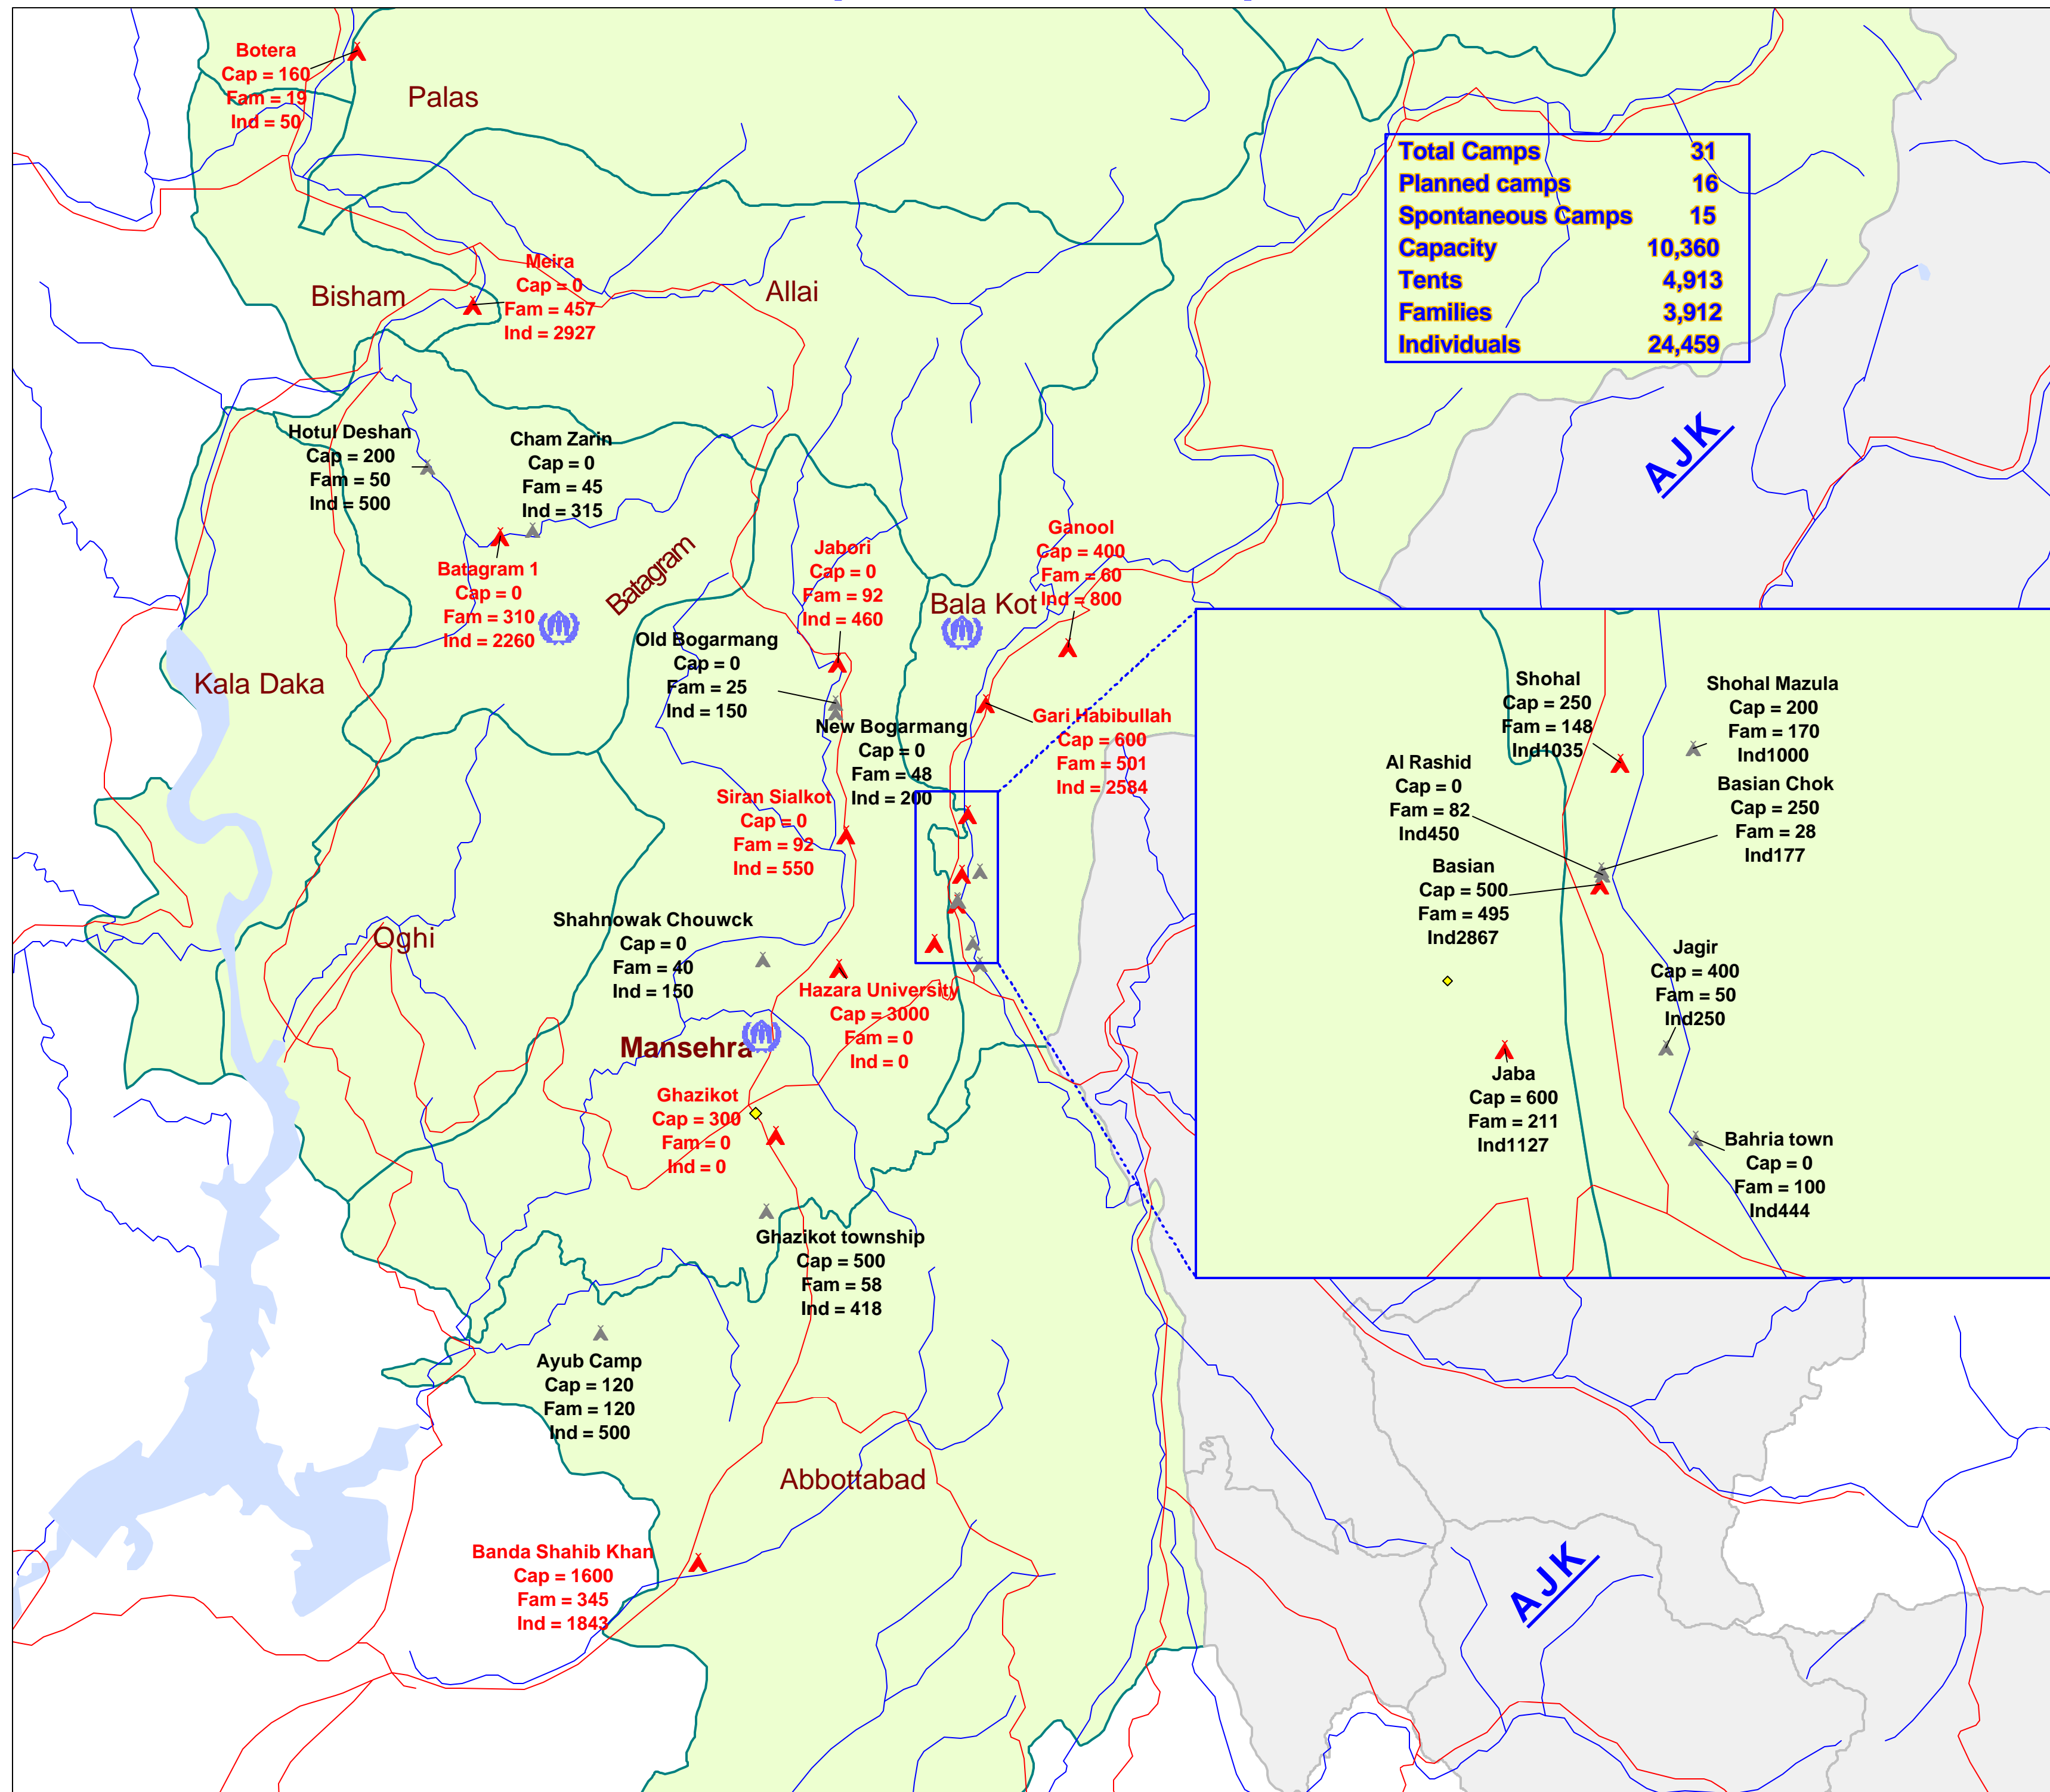

# Pakistan - Mansehra Hub - Earthquake Relief Camps

Earthquake Destruction Overview

Planned & Spontaneous Camp

Inside camps overview

Water, Health & Education Facilities

<b>Data Source</b>	<b>Legend</b>
Camps UNHCR situation Report No. 23 ( Nov 11, 2005).	▲ Spontaneous Camp
Pictures & GIS UN agencies archive	▲ Planned Camp
For more info contact Malikr@unhcr.org	UNHCR Presence
	River
	Road
	Tehsil Boundary

The boundaries and names shown and the designations used on this map do not imply official endorsement or acceptance by the United Nations