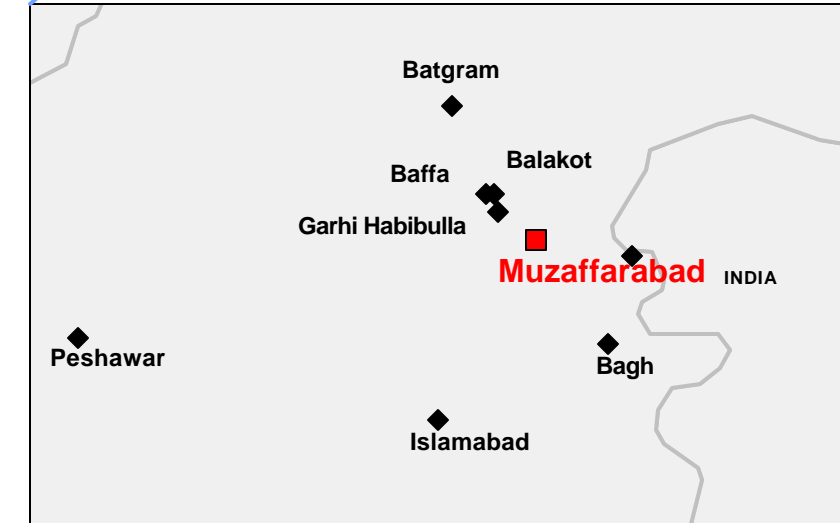

Pakistan - Muzaffarabad Hub - Earthquake Relief Camps

Draft Copy

Spontaneous Camps = 15
Planned Camps = 09
Families = 1,905
Tents Pitched = 907

Earthquake Destruction Overview

Planned & Spontaneous Camp

Inside camps overview