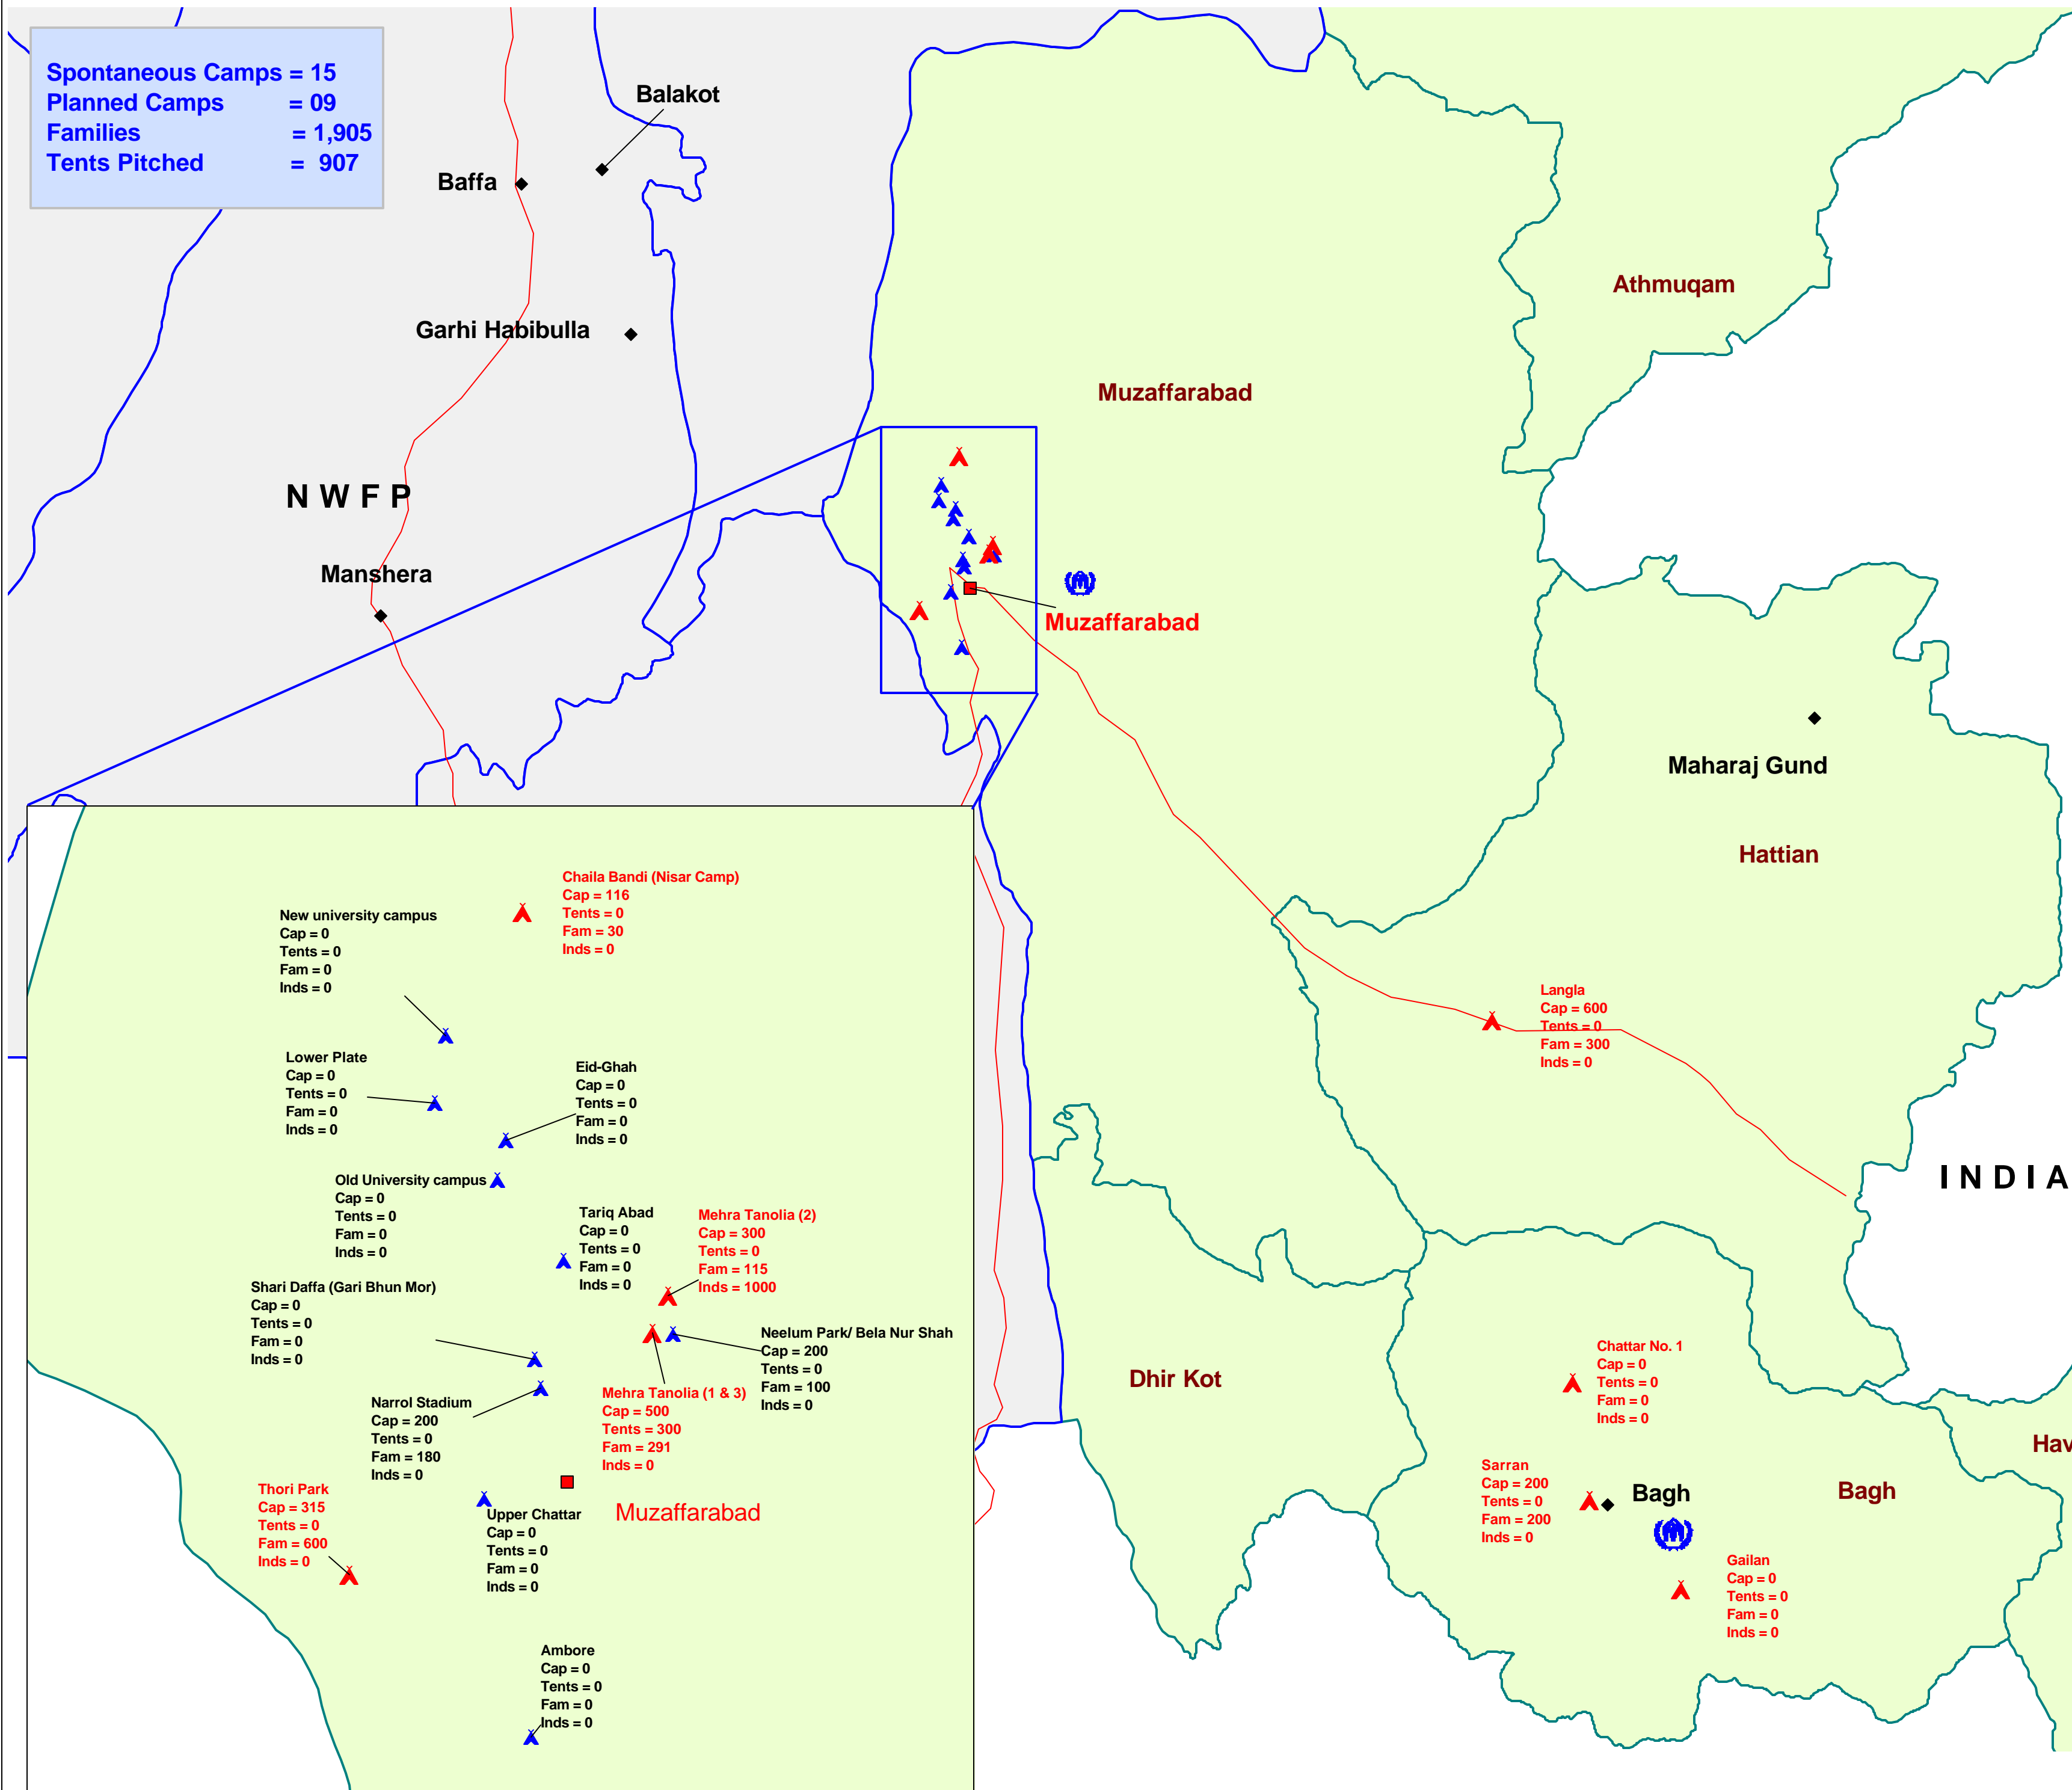

Pakistan - Muzaffarabad Hub - Earthquake Relief Camps

Draft Copy

Spontaneous Camps = 15
Planned Camps = 09
Families = 1,905
Tents Pitched = 907

Earthquake Destruction Overview

Planned & Spontaneous Camp

Inside camps overview

Education & Health Facilities

Data Source

Camps
UNHCR situation Report No. 23 (Nov 11, 2005).
Pictures & GIS
UN agencies archive
For more info contact
Malikr@unhcr.org

Legend

- ▲ Spontaneous Camp
- ▲ Planned Camp
- UNHCR Presence
- River
- Road
- Tehsil Boundary

The boundaries and names shown and the designations used on this map do not imply official endorsement or acceptance by the United Nations